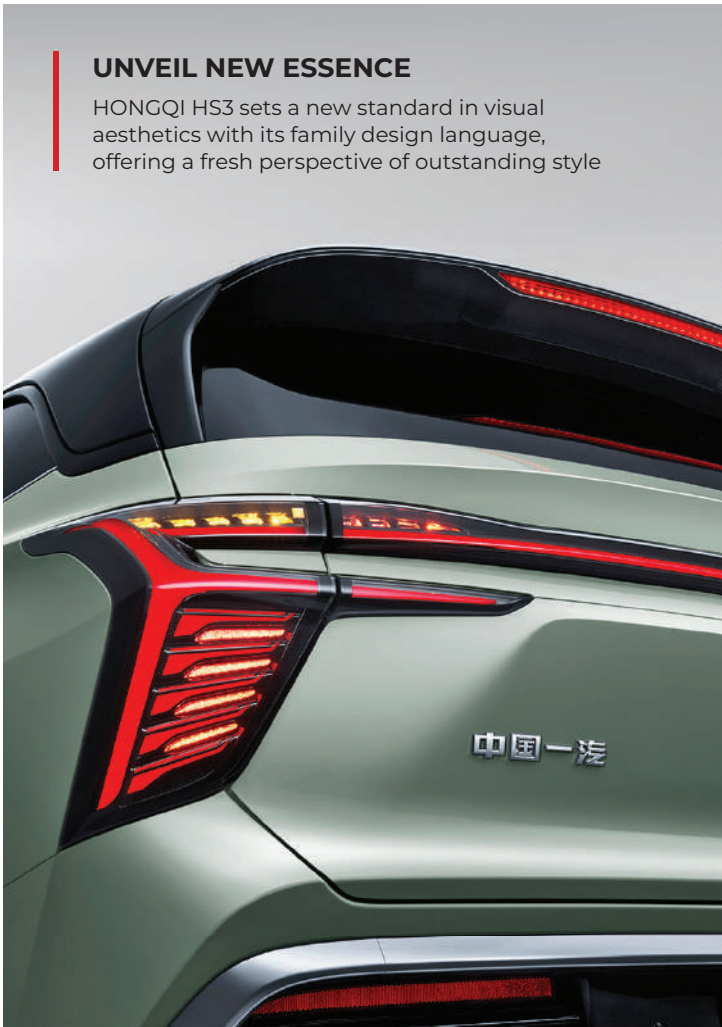

UNVEIL NEW ESSENCE

HONGQI HS3 sets a new standard in visual aesthetics with its family design language, offering a fresh perspective of outstanding style

EMBRACE NEW TECHNOLOGY

Stay ahead with state-of-the-art intelligent features that harmonize driver and machine, transforming each drive into an experience of pure joy

APPRECIATE SERENE COMFORT

Generous legroom, courtesy of a 2770mm wheelbase, ensures all occupants revel in comfort, transforming journeys into serene escapes.

INTELLIGENCE BEYOND THE SURFACE

Our high-end models boast an array of premium features - 360 panoramic images, transparent chassis images, full-speed adaptive cruise, automatic parking and 10 Dynaudio speakers, delivering an immersive and elevated journey every time you hit the road.