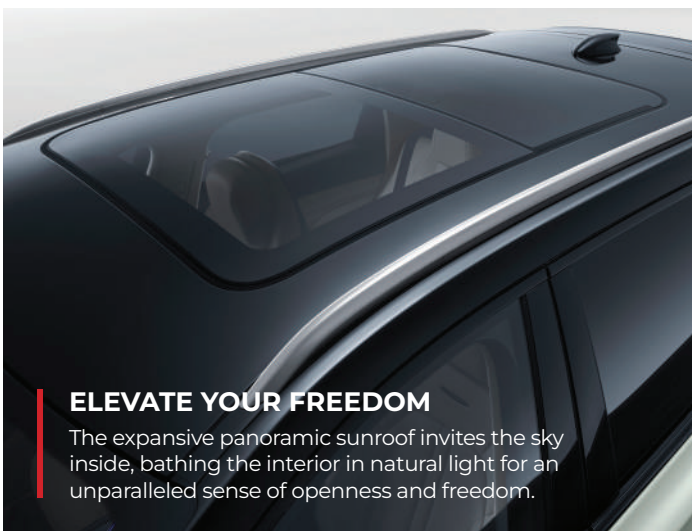

EXPERIENCE NEW SAFETY

Experience a solid shield of protection with the HS3's full scale safety suite, designed to preserve the integrity of your driving environment

SMART AND THOUGHTFUL SERVICES

Experience unparalleled ambiance with 256 ambient lighting options coupled with a state-of-the-art 12.3inch LCD, meticulously designed to cater to every mood.

APPRECIATE SERENE COMFORT

Generous legroom, courtesy of a 2770mm wheelbase, ensures all occupants revel in comfort, transforming journeys into serene escapes.

INTELLIGENCE BEYOND THE SURFACE

Our high-end models boast an array of premium features - 360 panoramic images, transparent chassis images, full-speed adaptive cruise, automatic parking and 10 Dynaudio speakers, delivering an immersive and elevated journey every time you hit the road.

ELEVATE YOUR FREEDOM

The expansive panoramic sunroof invites the sky inside, bathing the interior in natural light for an unparalleled sense of openness and freedom.

SYMBIOSIS OF ART & ENGINEERING

The HS3 proudly sports the iconic HONGQI flying-wing motif, with its striking headlight design and "wing" accents pairing seamlessly with the waterfall grille.